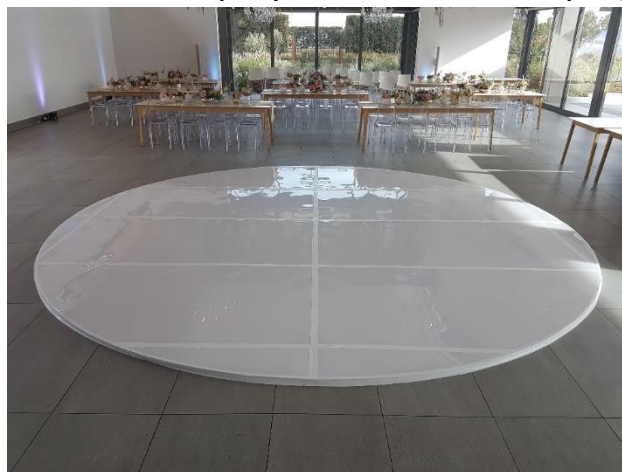

Dancefloor 5.4x5.4m
(*excl. delivery, collection)

Code: DAF001

Set-up Fee: R1 000.00

Price: R3 950.00 (Wood)

or;

Price: R6 800.00 (ABS)

Dancefloor 5.4x7.2m
(*excl. delivery, collection fee)

Code: DAF002

Set-up Fee: R1 000.00

Price: R5 250.00 (Wood)

or;

Price: R8 200.00 (ABS)

Dancefloor 5.4x9m *(*excl. delivery, collection fee)*

Code: DAF003

Set-up Fee: R1 200.00

Price: R6 550.00 (Wood)

or;

Price: R9 000.00 (ABS)

Dancefloor 7.2x8.1m
(*excl. delivery, collection fee)

Code: DAF004

Set-up Fee: R1 200.00

Price: R7 200.00 (Wood)

or;

Price: R9 800.00 (ABS)

Dancefloor 3.6x3.6m
(*excl. delivery, collection fee)

Code: DAF005

Set-up Fee: R850.00

Price: R1 800.00 (Wood)

or;

Price: R4 200.00 (ABS)

Dancefloor 4.8x4.8m
(*excl. delivery, collection fee)

Code: DAF006

Set-up Fee: R1 000.00

Price: R3 200.00 (Wood)

or;

Price: R5 200.00 (ABS)

Dancefloor 10x10m *(*excl. delivery, collection fee)*

Code: DAF008

Set-up Fee: R2 200.00

Price: R11 500.00 (Wood)

or;

Price: R16 500.00 (ABS)