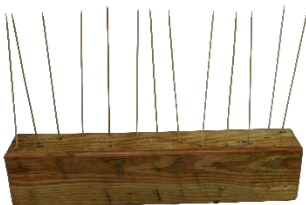

Wooden Skewer Holder
50x10.5x7.5cm
Code: WOO171
Price: R25.00