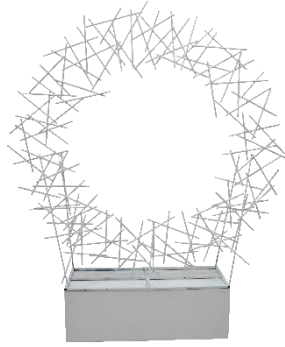

**Arch Wooden 1.7x1.3m**  
Code: ARC007  
Price: R850.00

**Arch Round With Steel Frame**  
Code: ARC008  
Price: R450.00

**Arch Round Rusty Large**  
Code: ARC010  
Price: R750.00

**Arch Metal Cube White**  
2.6mx2.6m  
Code: ARC009  
Price: R850.00

**Arch Metal Pentagon**  
Code: ARC011  
Price: R650.00

**Arch Umbrellas**  
Code: ARC012  
Price: R850.00

**Arch Victorian Rusty**  
Code: ARC013  
Price: R650.00

**Arch Wooden Doors**  
Code: ARC014  
Price: R550.00

**Arch Square White With Ladder Sides**  
Code: ARC015  
Price: R950.00

\*Flowers And Accessories Not Included

**Arch Copper**  
Code: ARC016  
Price: R450.00

**Arch Round Weaved Steel**  
Code: ARC017  
Price: R650.00

**Gazebo Square With Flat Roof**  
Code: GAZ001  
Price: R1200.00

**Gazebo 6-Angular With Draping**  
Code: GAZ003  
Price: R1800.00

**Gazebo 6-Angular With Canvas Roof 4.2m**  
Code: GAZ004  
Price: R1800.00