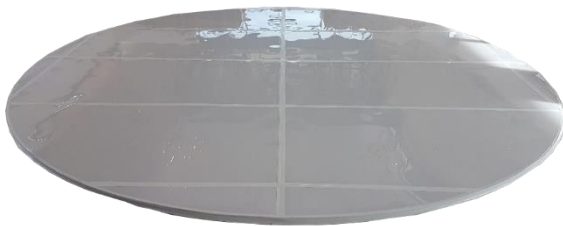

Dancefloor 6m Round
ABS *(*excl. delivery, collection & set-up fee)*
Code: DAF013
Price: R7200.00