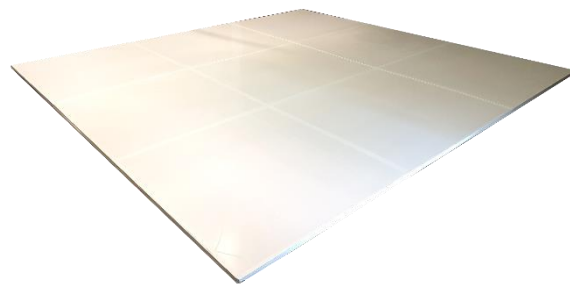

Dancefloor 6m Round
ABS *(*excl. delivery, collection & set-up fee)*
Code: DAF013
Price: R7200.00