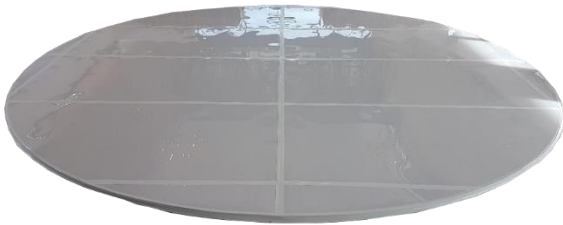

Dancefloor 6m Round
ABS *(*excl. delivery, collection & set-up fee)*
Code: DAF013
Price: R7200.00